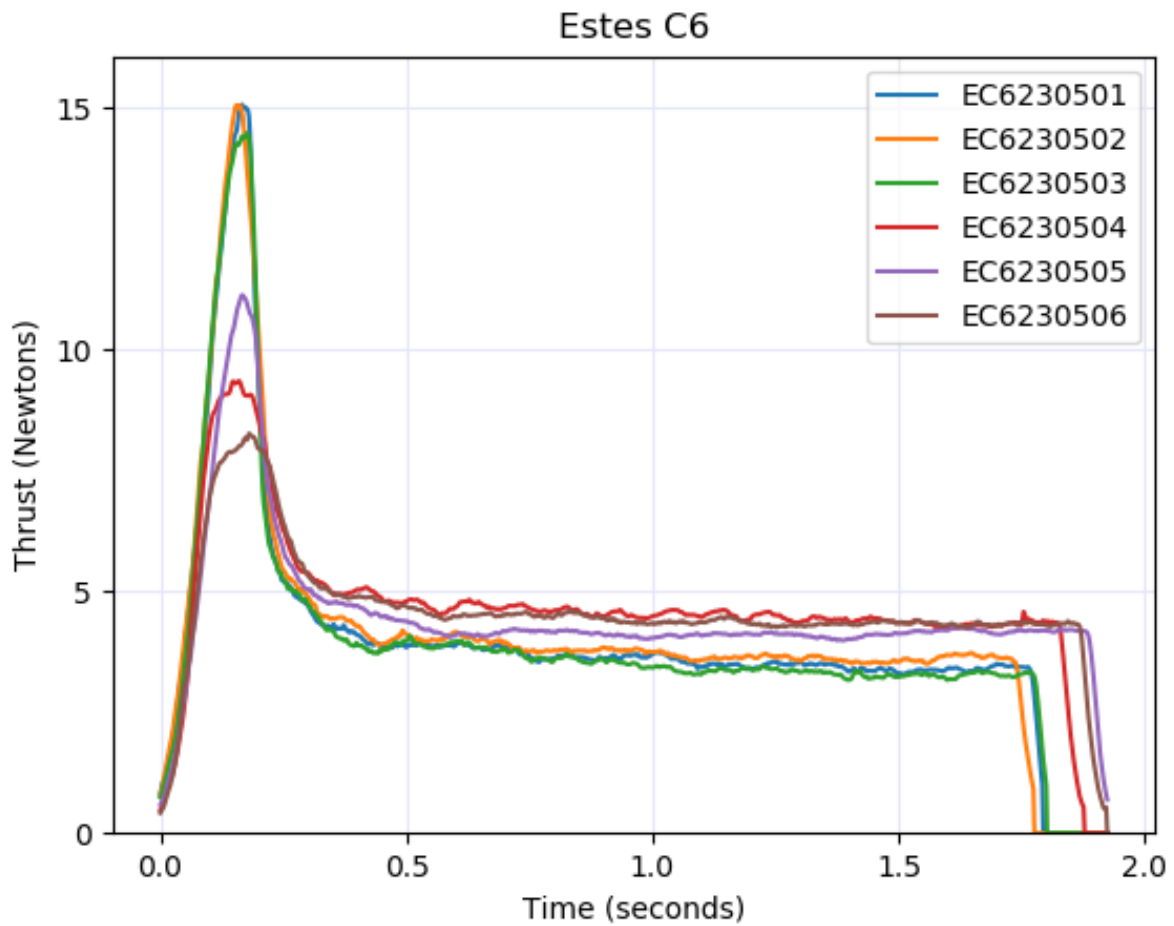

Estes C6 Test Results

Manufacturer	Estes
Motor Designation	C6
Date Tested	2023-05-06
Average Total Impulse	8.27
Average Max Thrust	12.22
Average Burn Time	1.85
Average Thrust	4.47
Result	FAIL, see details below

Test ID	Delay	I-Total	f-Max	f-Avg	t-Burn	t-Delay	m-Init	m-Post	Lot ID
EC6230501	7	7.69	15.07	4.29	1.79	5.83	24.00	10.00	J200121
EC6230502	7	7.90	15.05	4.45	1.78	5.57	24.00	10.00	J200121
EC6230503	7	7.54	14.48	4.18	1.80	5.59	22.00	10.00	J200121
EC6230504	7	8.97	9.35	4.78	1.88	6.16	24.00	10.00	A110308
EC6230505	7	8.67	11.13	4.50	1.93	4.60	24.00	10.00	A100200
EC6230506	7	8.85	8.26	4.60	1.92	6.45	24.00	10.00	A110308
Average		8.27	12.22	4.47	1.85				
σ		0.58	2.78	0.19	0.06				
$\% \sigma$		6.97	22.74	4.36	3.34				
	<u>Delay</u>	<u>Average</u>	<u>σ</u>	<u>$\% \sigma$</u>					
	7	5.70	0.58	10.21					

Individual motors failed

Test ID	Issue
EC6230505	Delay Short