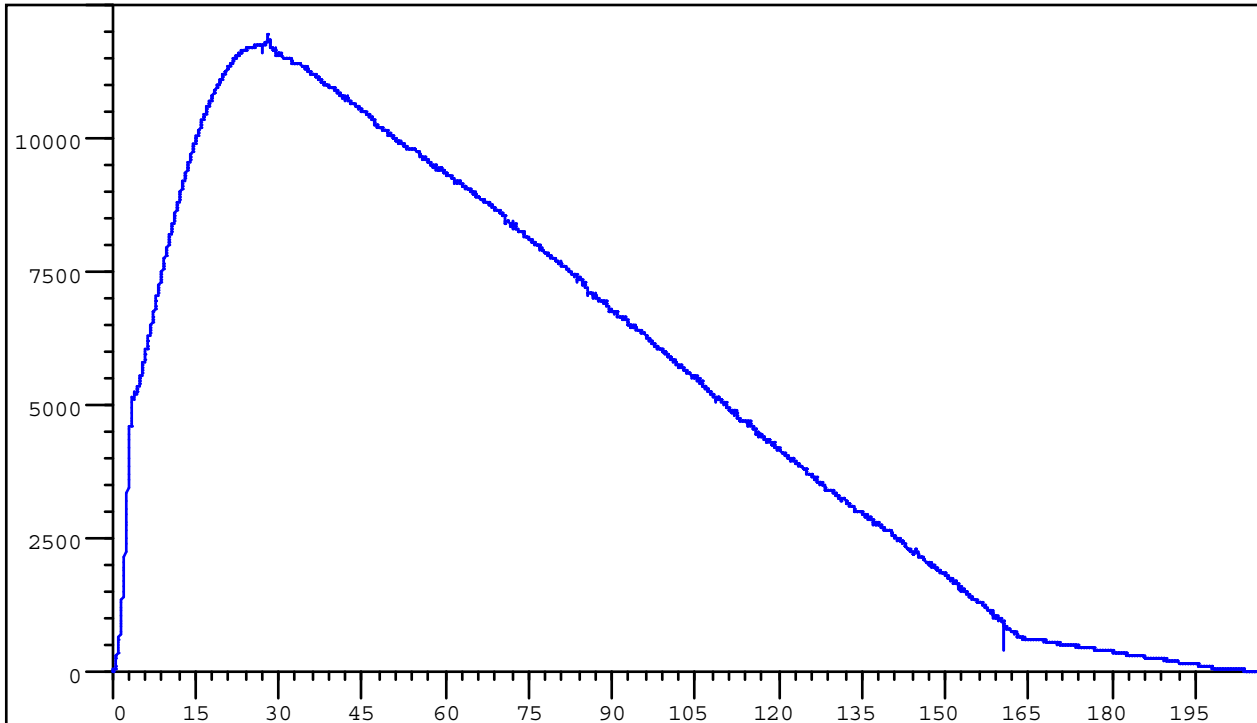

Altitude vs. Time

Ground Level: 801' MSL

Apogee At: 11946' AGL

Mach Delay: 4 Seconds

Main Deploy: 900' AGL

Number of Samples: 4126

Comments:

MWP