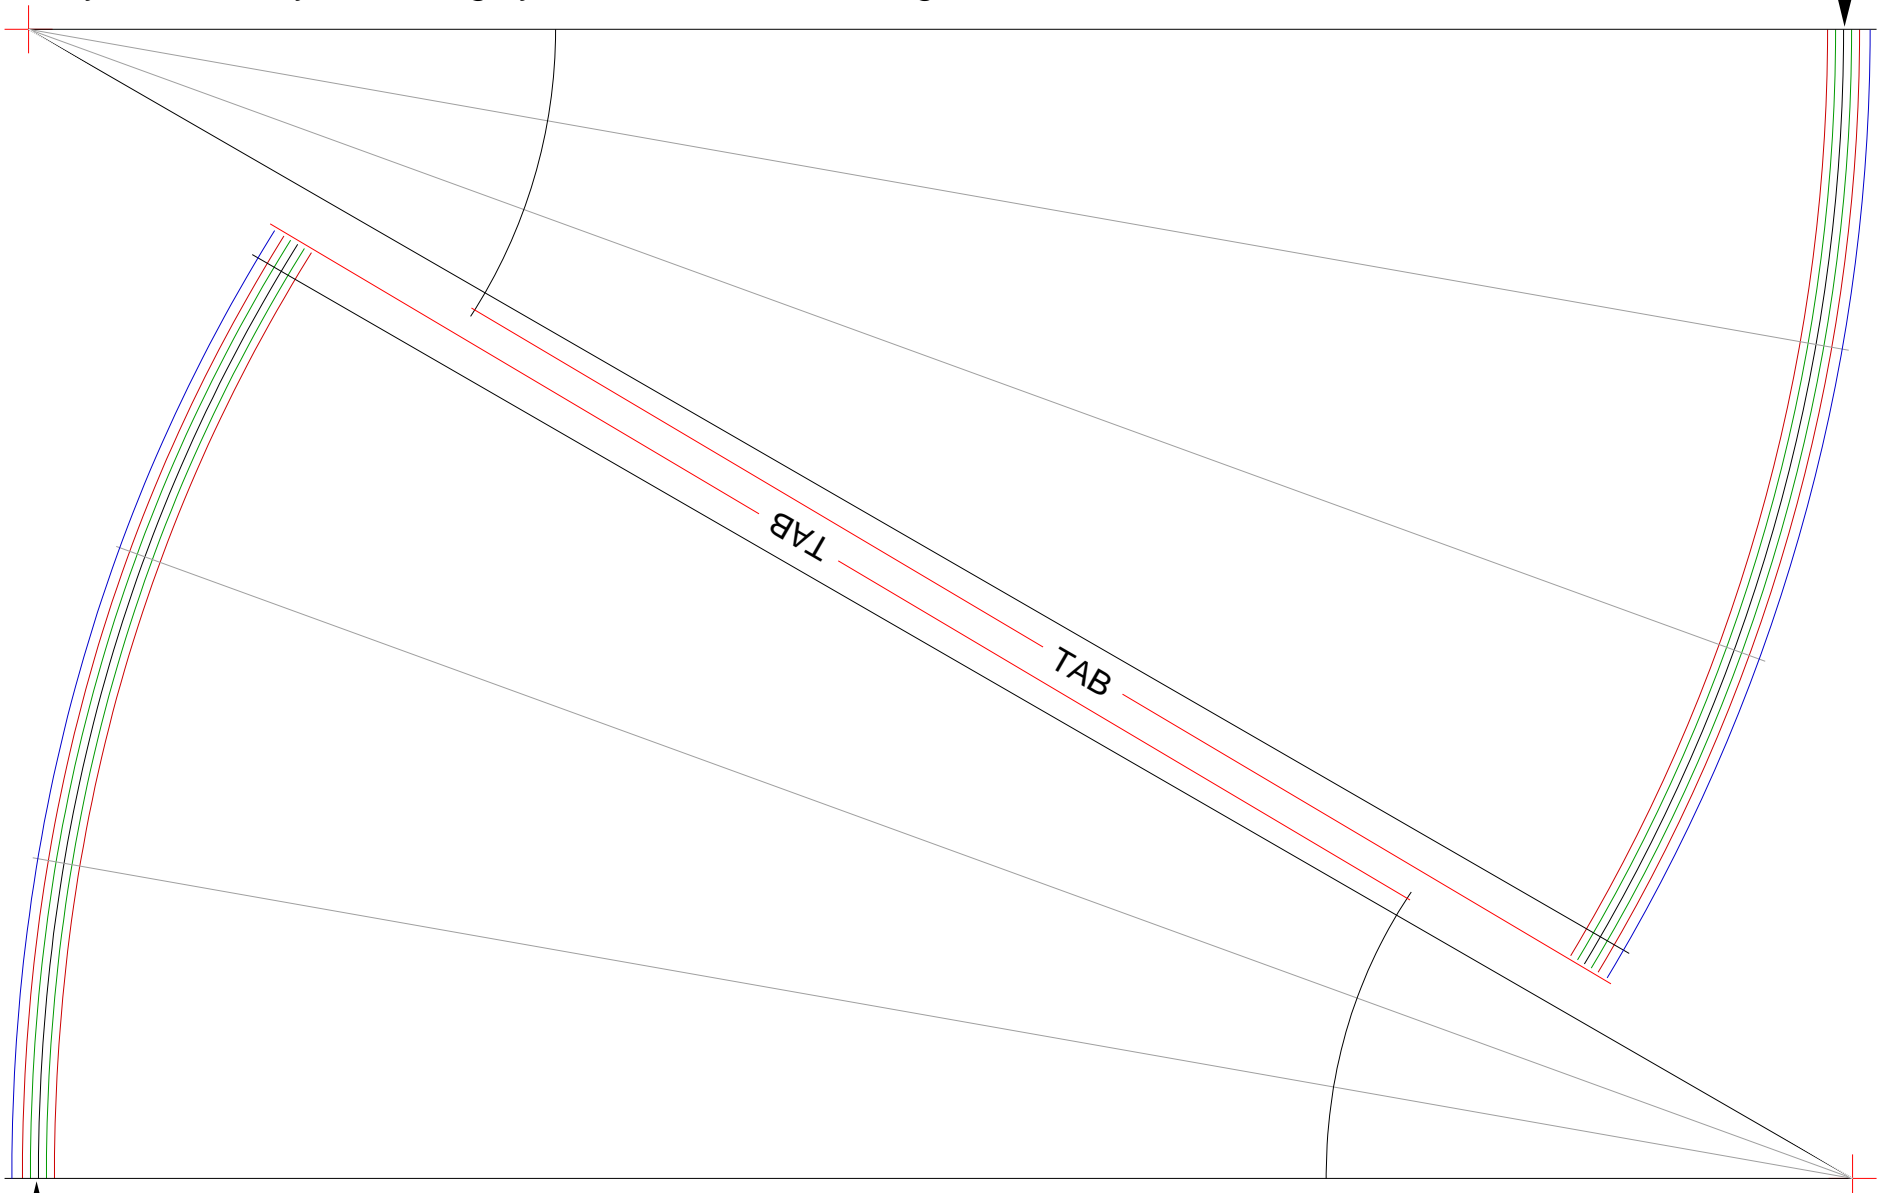

40mm Paper body Tailcone Pattern

Cylindrical body is 11" long by 4-31/32" wide. Resulting tube a bit over 40mm.

March 13, 2001

Nominal 40mm line is black

Nominal 40mm line is black

Reference Rectangle should print 7" x 10"